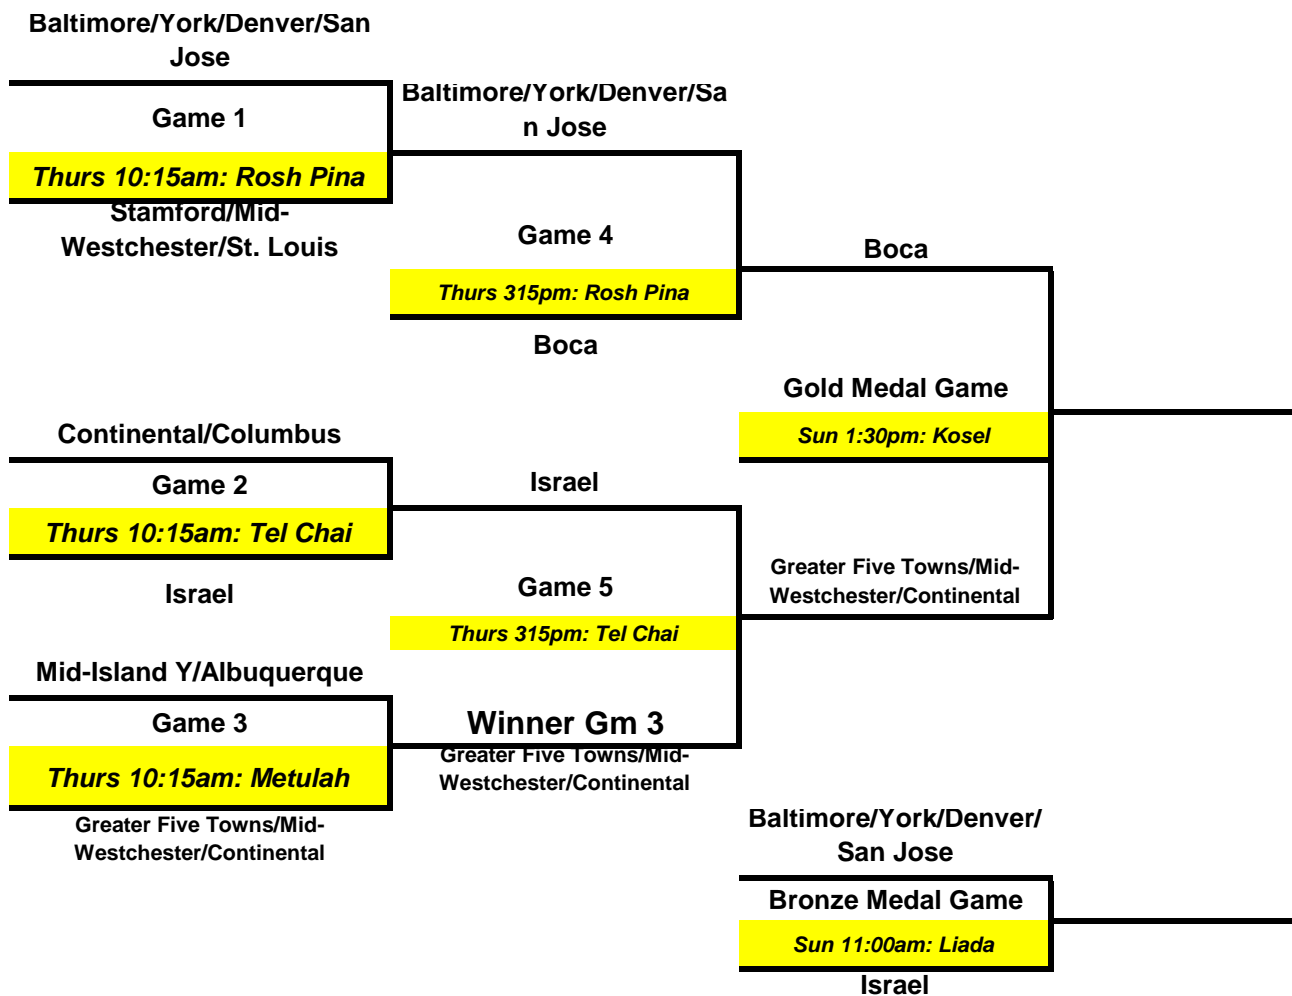

Girls Basketball

*Higher seed will always be the home team

Team	Seed
Boca	Seed 1
Greater Five Towns/Mid-Westchester/Continental	Seed 2
Israel	Seed 3
Stamford/Mid-Westchester/St. Louis	Seed 4
Baltimore/York/Denver/San Jose	Seed 5
Continental/Columbus	Seed 6
Mid-Island Y/Albuquerque	Seed 7