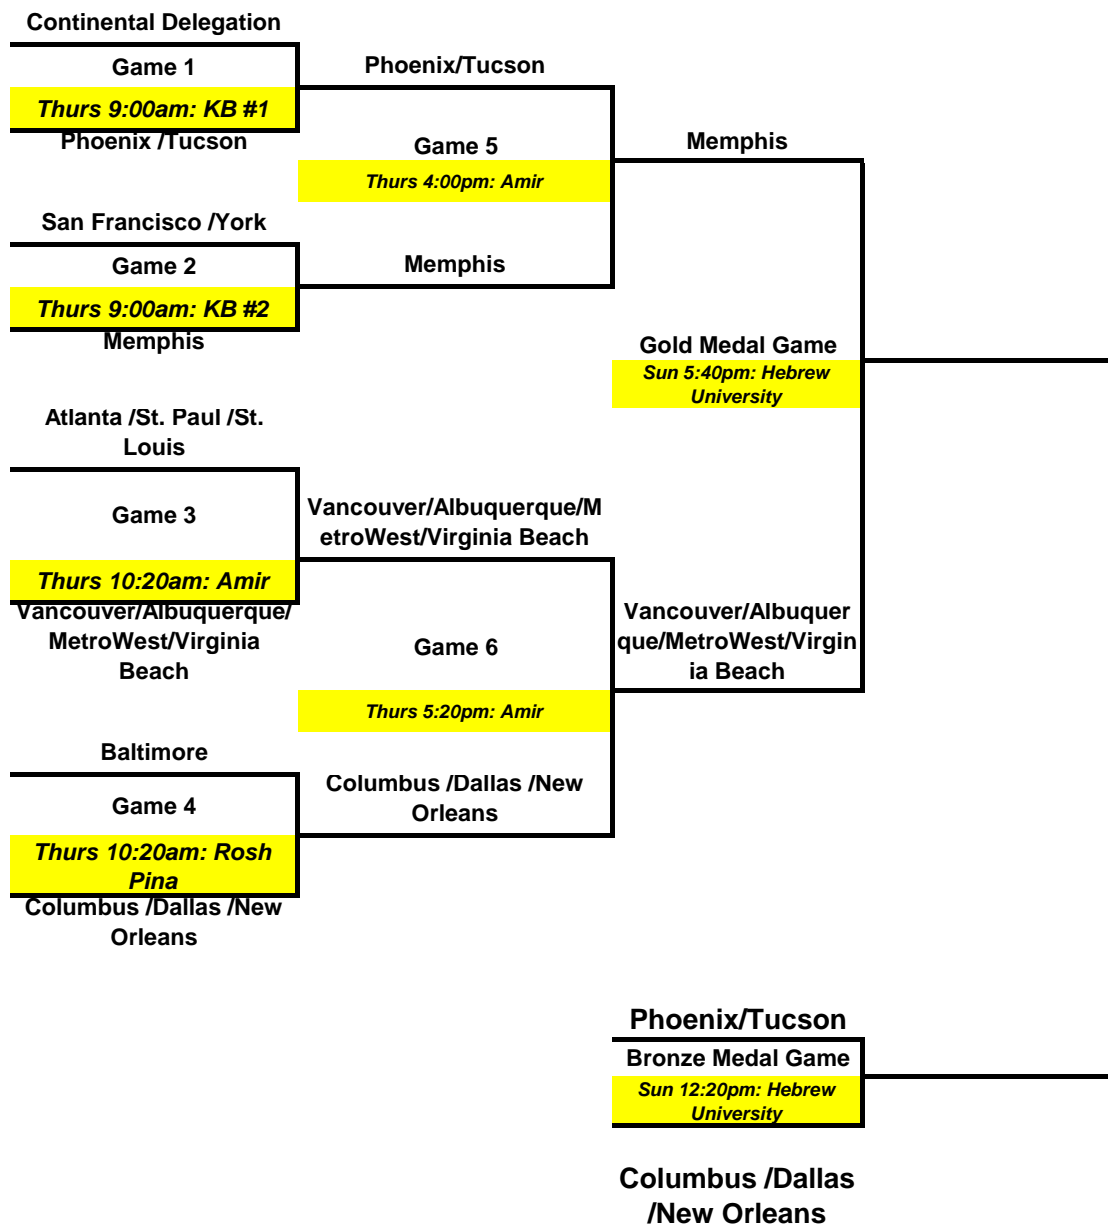

# Boys Soccer Tournament (Blue = teams 9-16)

\*Higher seed will always be the home team