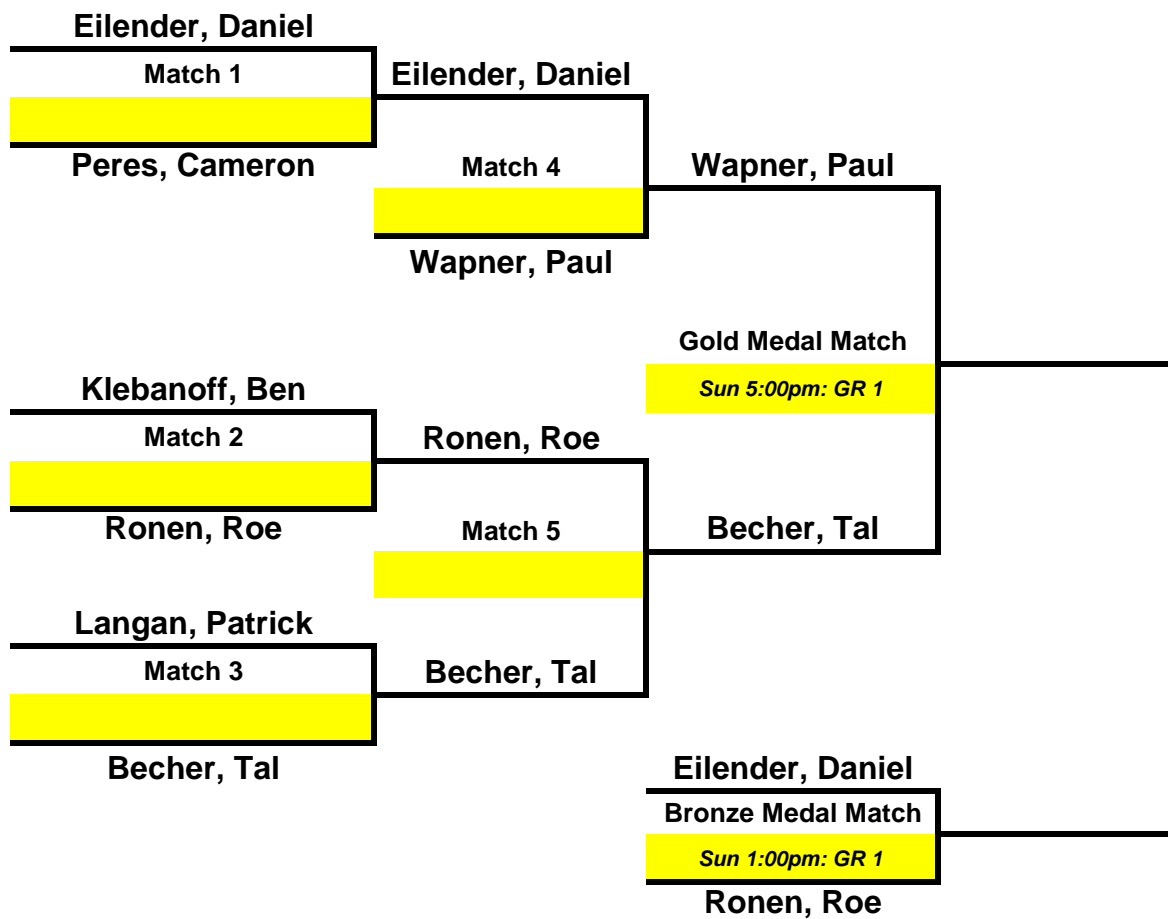

## Boys 15U Comp Blue Tournament

	Player	Seed
1	Peris, Allie	Seed 1
2	Getelman, Nicole	Seed 2
3	Seed 3	Seed 3
4	Seed 4	Seed 4
5	Seed 5	Seed 5
6	Seed 6	Seed 6
7	Eilender, daniel	Seed 7